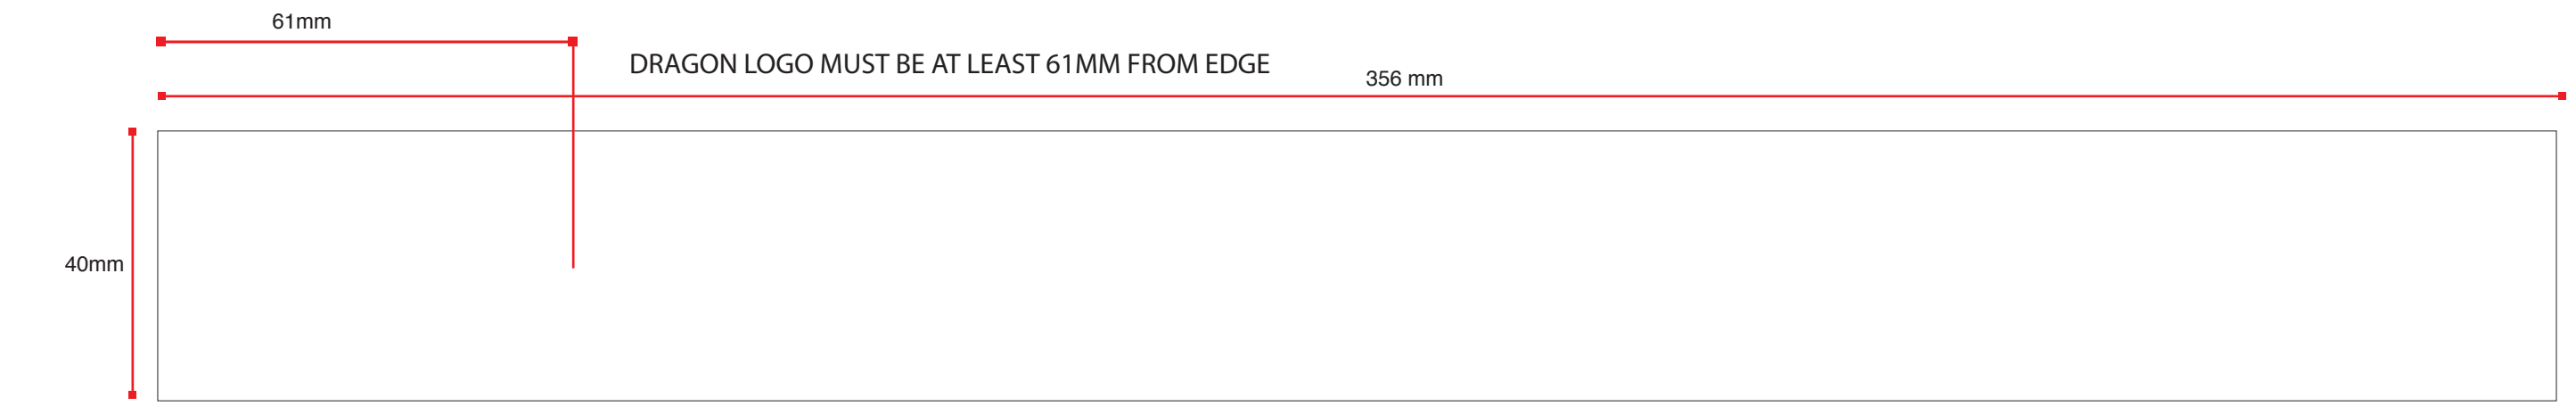

NOT TO SCALE

ROGUE

100% SCALE

FRAME COLOR
PMS WHITE
POWDER

100% SCALE

LEFT STRAP

RIGHT STRAP