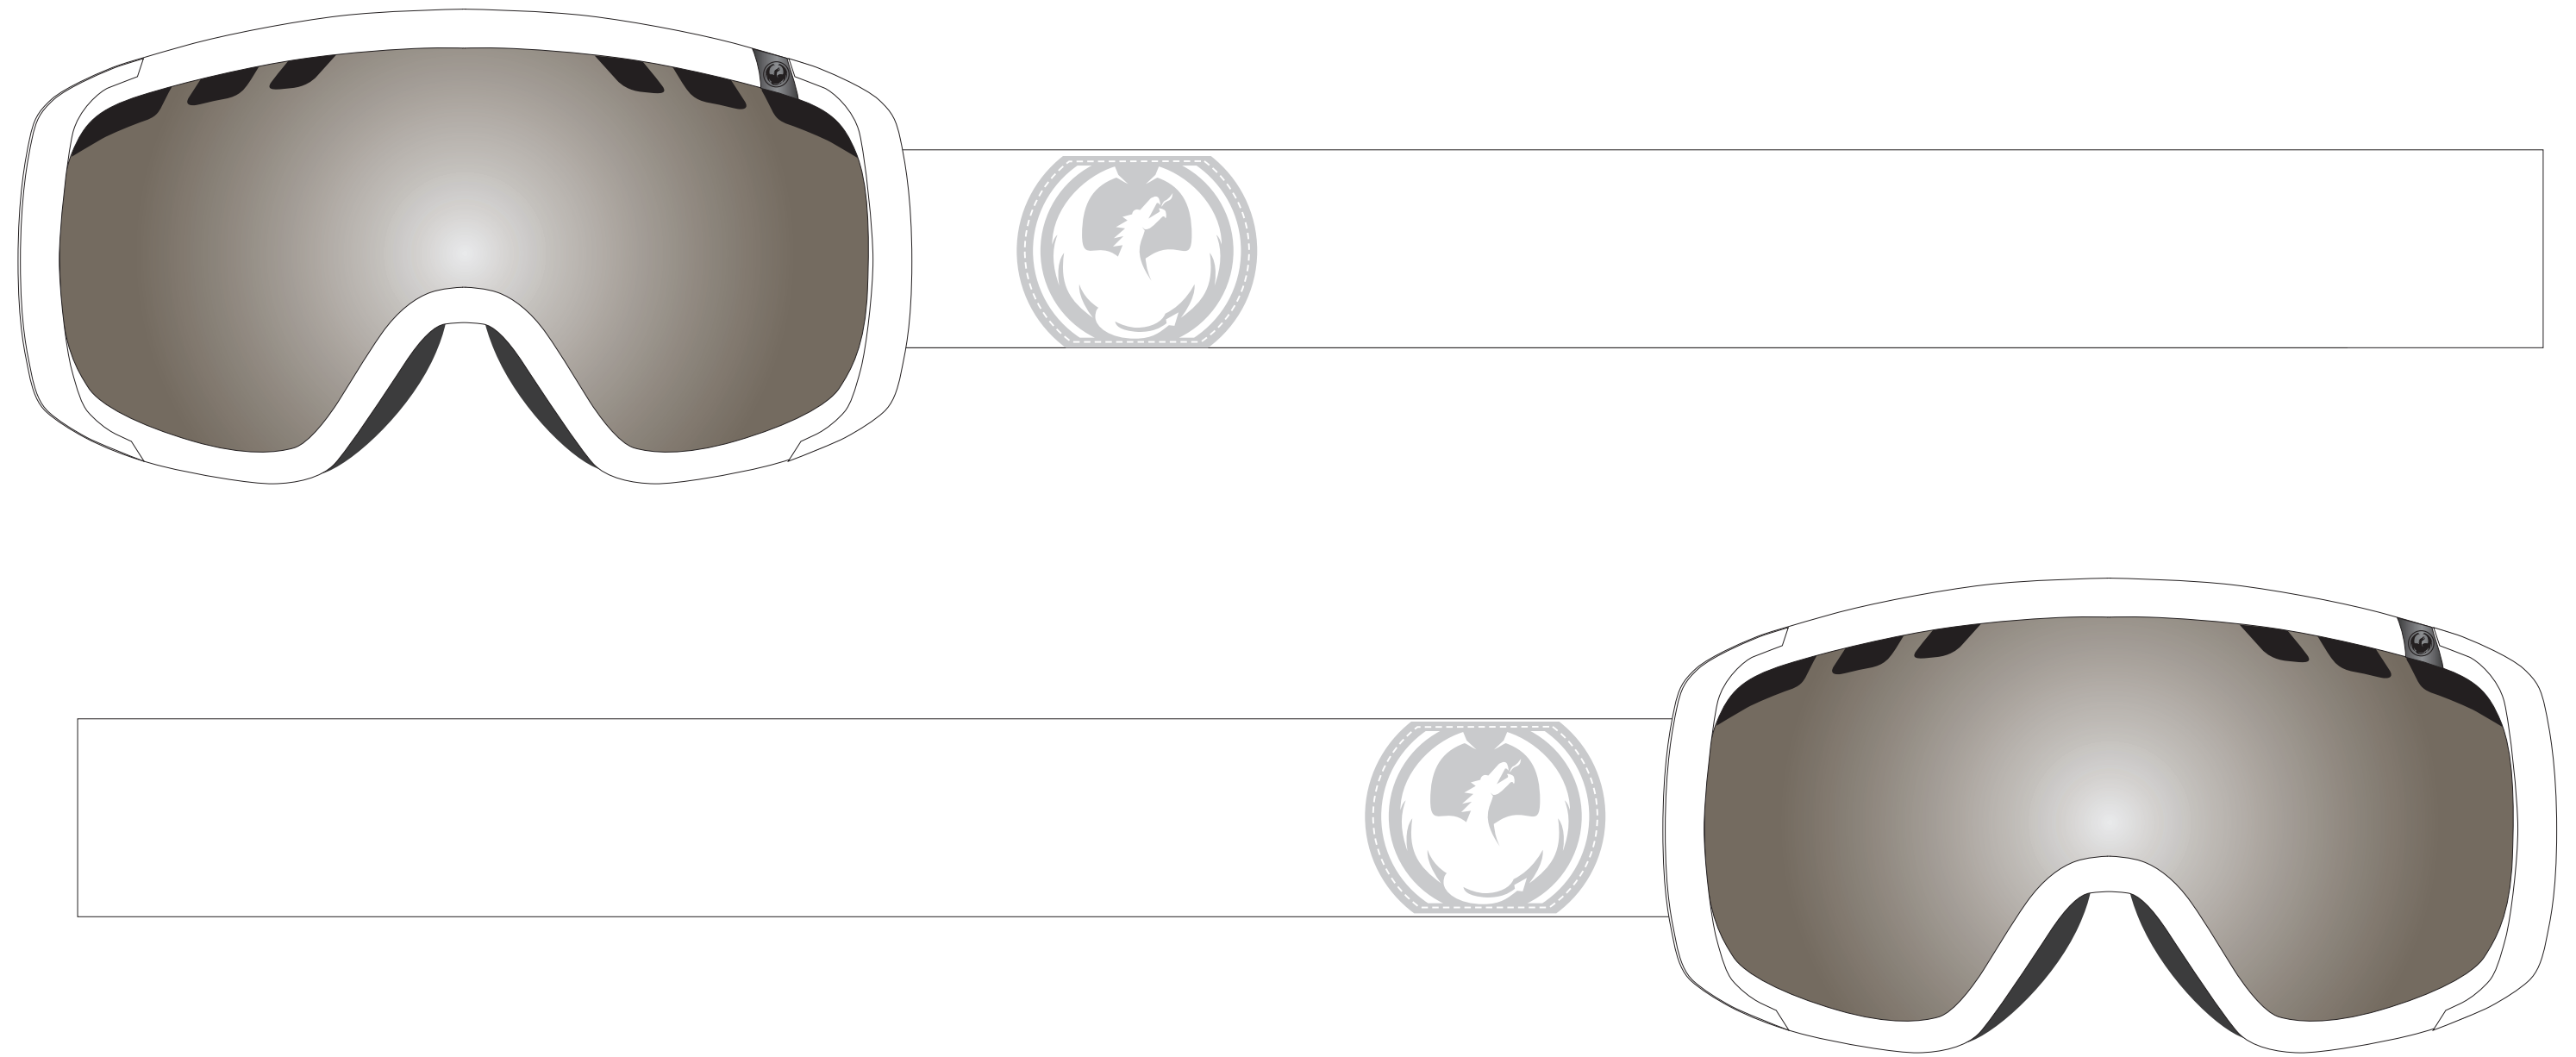

NOT TO SCALE

ROGUE

100% SCALE

FRAME COLOR
PMS WHITE
POWDER

100% SCALE

LEFT STRAP

RIGHT STRAP