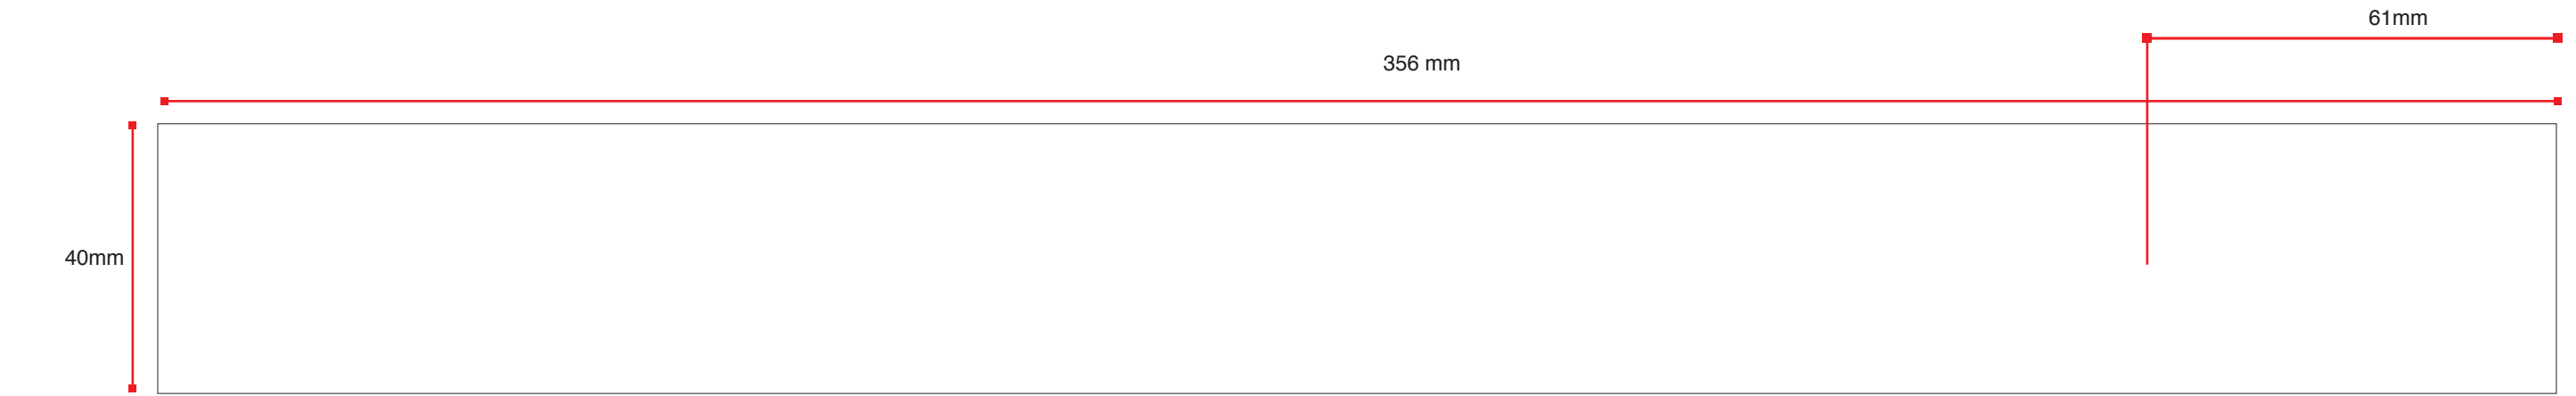

NOT TO SCALE

ROGUE

100% SCALE

FRAME COLOR
PMS WHITE
POWDER

100% SCALE

LEFT STRAP

RIGHT STRAP